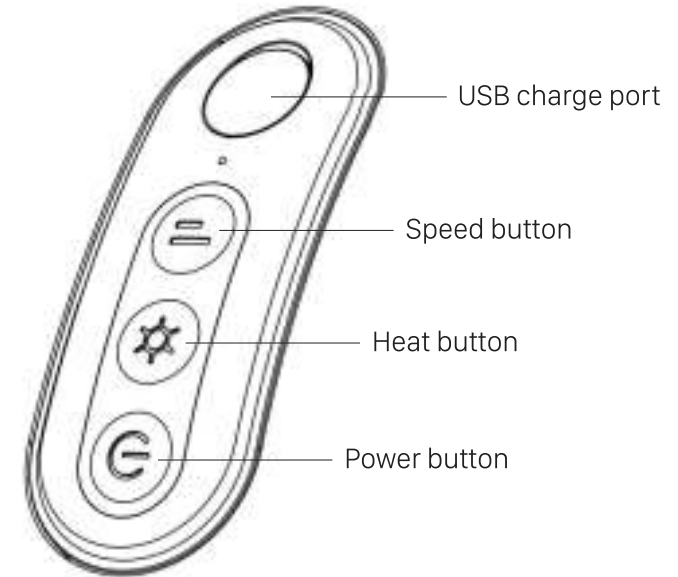

PRODUCT SPECIFICATIONS

Product Name	NECK MASSAGE PILLOW	Model	MK-333
Power	10W	Battery	2000 mAh
Operating Voltage	3.7V (MAXIMUM 4.2V)	Charging Voltage	5V - 2A
Charging time	3.5 - 4 hours	Usage time	2 hours
Product Dimensions	245x230x105mm	Weight	0.8 kg

PRODUCT STRUCTURE

INSTRUCTIONS FOR USE

Wear the RECHARGEABLE NECK MASSAGE PILLOW around your neck.

Power On/Off: Press the power button for 2 seconds to turn on or off the massage device.

Press the **Heating button** to turn on/off the heating function.

Press the **Speed button** to increase or decrease the massage speed.

The device will automatically change the massage direction every 1 minute.

The device will automatically turn off after 10 minutes of operation.

CLEANING AND MAINTENANCE

1/ Do not use harsh chemicals or abrasive products to clean the device.

2/ Regular cleaning of the pillowcase is not recommended.

3/ Keep the device in its packaging in a dry place, away from direct sunlight.

4/ Protect the device from high temperatures, open flames, extreme temperatures, humidity and impact.

5/ Store the product at temperatures between 0-40°C.