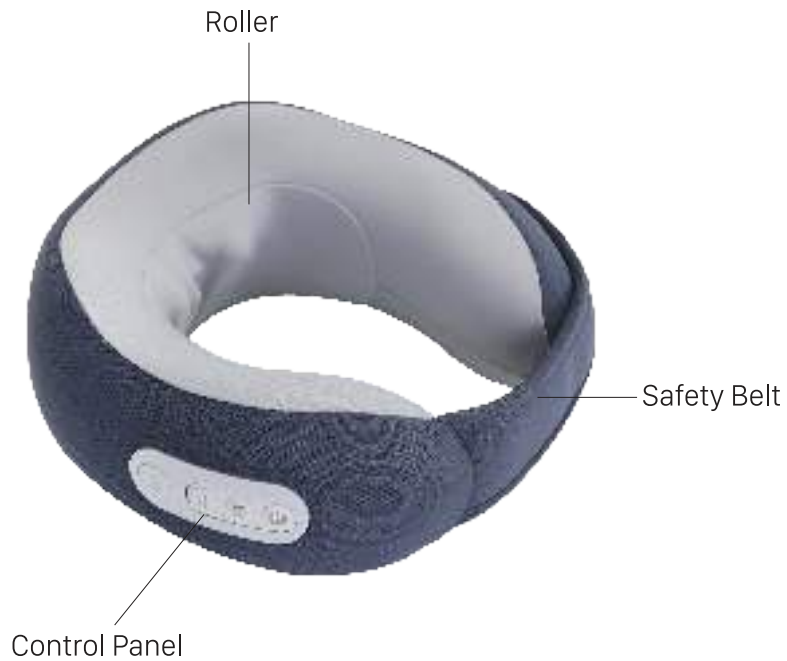

PRODUCT SPECIFICATIONS

Product Name	NECK MASSAGE PILLOW	Model	MK-333
Power	10W	Battery	2000 mAh
Operating Voltage	3.7V (MAXIMUM 4.2V)	Charging Voltage	5V - 2A
Charging time	3.5 - 4 hours	Usage time	2 hours
Product Dimensions	245x230x105mm	Weight	0.8 kg

PRODUCT STRUCTURE

INSTRUCTIONS FOR USE

Wear the RECHARGEABLE NECK MASSAGE PILLOW around your neck.

Power On/Off: Press the power button for 2 seconds to turn on or off the massage device.

Press the **Heating button** to turn on/off the heating function.

Press the **Speed button** to increase or decrease the massage speed.

The device will automatically change the massage direction every 1 minute.

The device will automatically turn off after 10 minutes of operation.

CLEANING AND MAINTENANCE

1/ Do not use harsh chemicals or abrasive products to clean the device.

2/ Regular cleaning of the pillowcase is not recommended.

3/ Keep the device in its packaging in a dry place, away from direct sunlight.

4/ Protect the device from high temperatures, open flames, extreme temperatures, humidity and impact.

5/ Store the product at temperatures between 0-40°C.