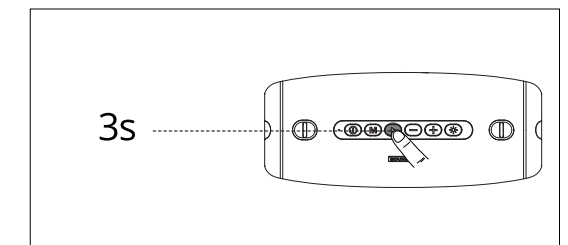

3. Disconnect from Bluetooth

Press the 'Play/Pause' button for 3s to disconnect from Bluetooth.