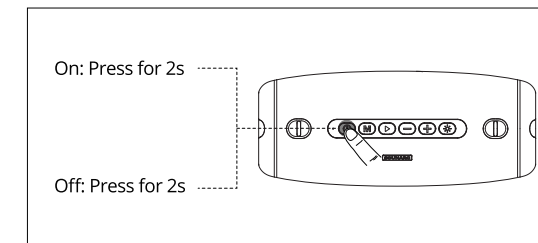

How to Use

1. Turn On/Off