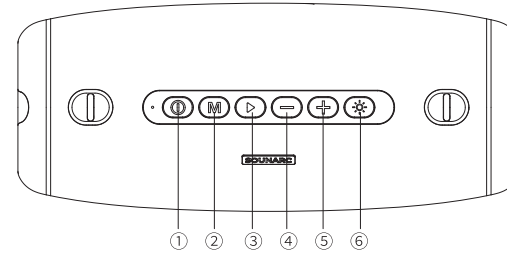

### Button Configuration

- ① Power On/Power Off; Power Indicator; Charging Indicator
- ② Mode
- ③ Play/Pause; Bluetooth Indicator
- ④ Volume -/ Previous Track
- ⑤ Volume +/- Next Track
- ⑥ LED Light Switch
- ⑦ Type-C Charging Port
- ⑧ Aux-in Port
- ⑨ TF Card/Micro SD Card Slot