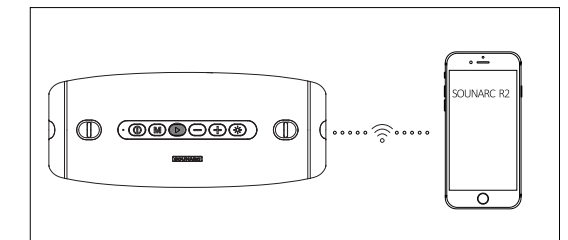

2. Bluetooth Connection

Search & click 'SOUNARC R2' to connect.

Pairing	Indicator Flashes Blue
Connected	Indicator Stays Blue