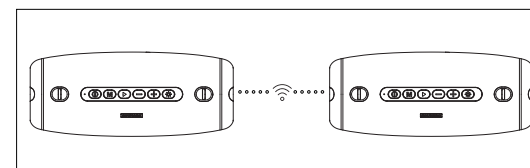

6. True Wireless Stereo Mode

1. Turn on two speakers and make sure they haven't connected with any device.
2. Double Press the 'Play/Pause' button on either speaker(Host Speaker) to enter stereo pairing mode.
3. If paired successfully, the bluetooth indicator of the host speaker will flash blue while vice one will stay blue.
4. Search & click 'SOUNARC R2' to connect.
5. Double Press the 'Play/Pause' button on either speaker to exit stereo pairing mode.