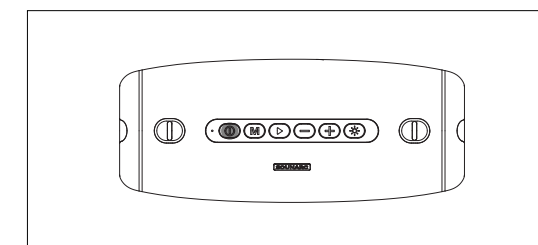

7. Charging

Charging	Red Light On
Charging Completion	Goes Off
Battery Low	Red Light Flashes

8. Auto Power Off

The speaker will power off automatically after 15 minutes if it does not pair with any device through Bluetooth. When in low battery, the speaker will power off automatically as well.

Care & Maintenance

- -Do not use any form of detergents or cleaning material to clean the product as any type of chemical may make this device unusable.
- -Do not disassemble this product. It contains no user serviceable parts.
- -Do not drop or jump on it and treat it with care for the best performance.
- -Keep the product in a dry location. Dust, dirt & moisture from humidity can accumulate on the body of the product if kept at an unfriendly place.
- -Do not dispose this product in fire or batteries may explode or leak.